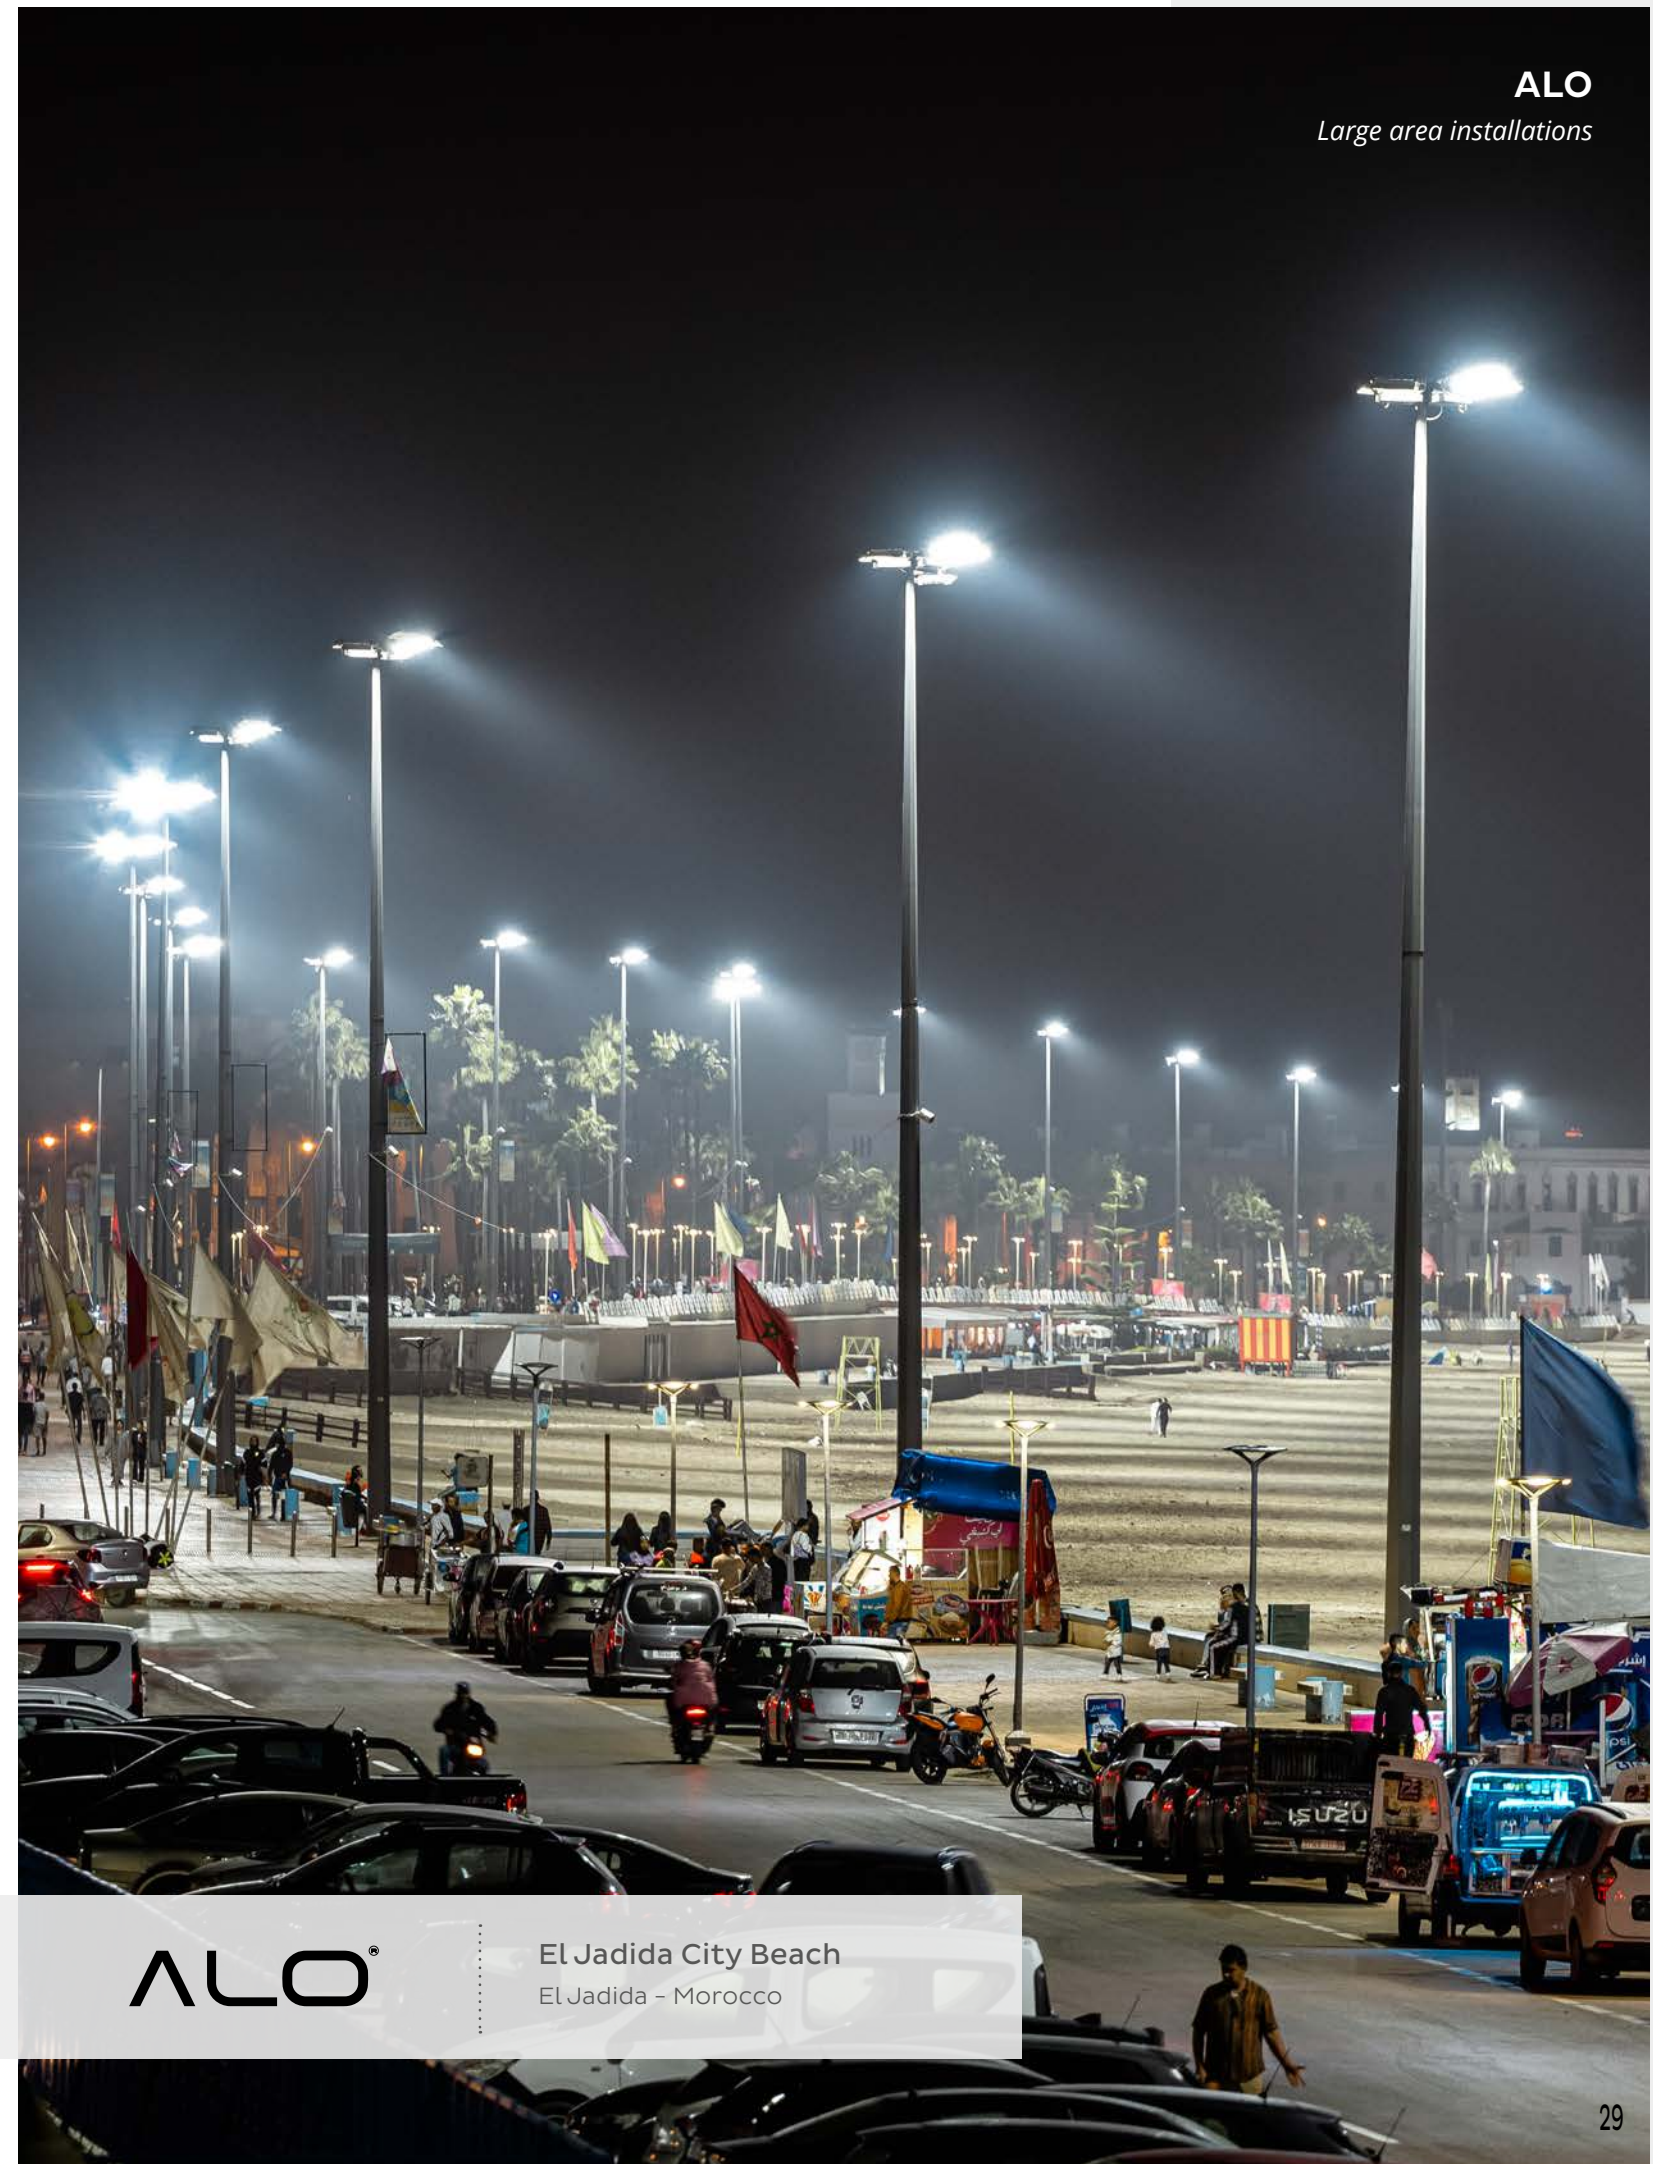

ALO®

El Jadida City Beach
El Jadida - Morocco