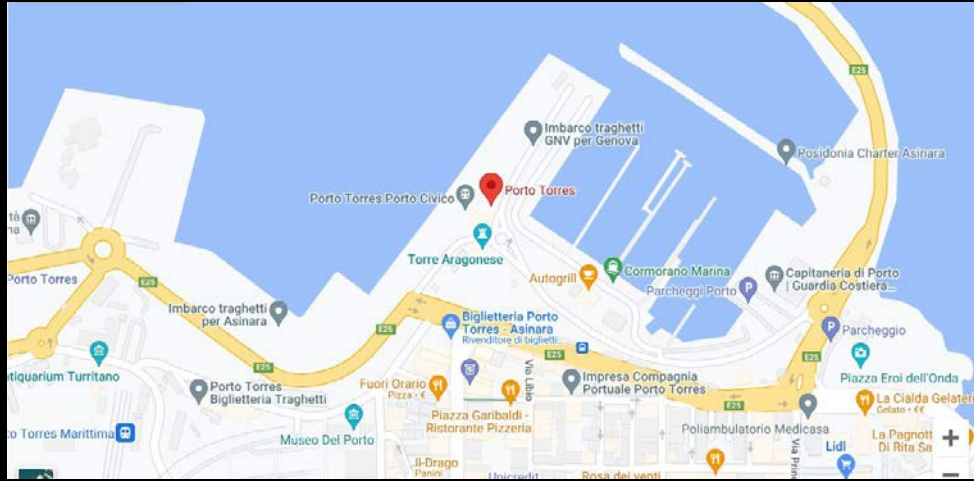

LMB Baseball Stadium - ALO3 - Mexico City

Mexico International Airport - ALO1 - Mexico City

Jalisco Stadium Monumental - ALO3 - Guadalajara Mexico

ALO®

El Jadida City Beach
El Jadida - Morocco

Wide areas installations in Italy.

TORRES PORT Porto Torres - Italy

Located in the North West of Sardinia, it is the second largest port on the island in order of passengers and goods. Considered a multipurpose port, it is divided into three areas: the civic port (in turn divided into Ponente docks, Dogana Segni quay and Alti Fondali quay), intended for passenger and freight ships and pleasure craft; the industrial port (consisting of two docks that can be used for ferries, cruises, solid cargoes and one for liquids), and a terminal, on the breakwater, until a few years ago intended for the traffic of solid fuels and liquids.

Product installation - Poppi Castle

View of the castle from below - Poppi - Italy

ALO®

Poppi Castle
Poppi - Tuscany - Italy

Project location - Sardinia, Italy

View of the port - Porto Torres, Italy

Products installed - ALO series - 233 LED floodlights

ALO®

Port of Porto Torres
Sardinia - Italy