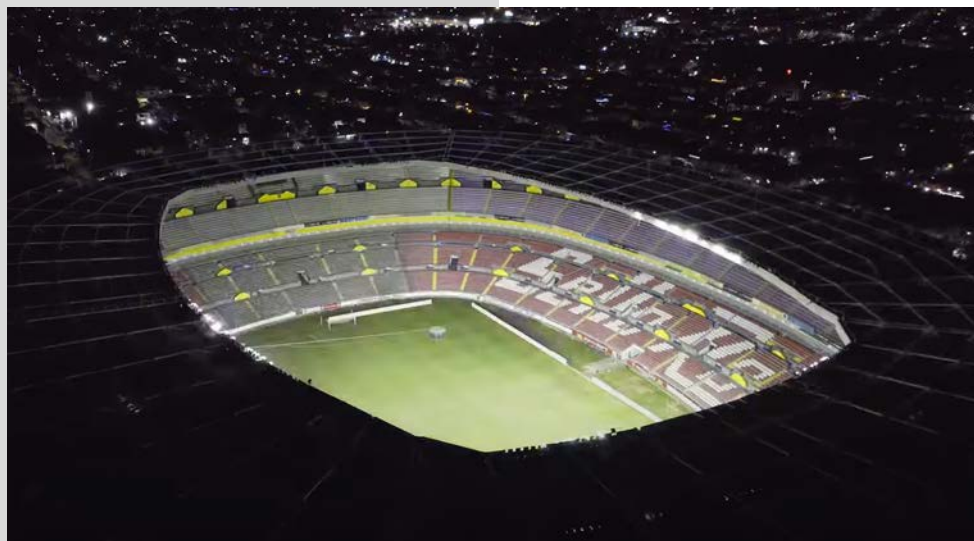

Norwich City Football Club

ALO®

ALO®

Plays of light at Carrow Road
Norwich - UK

Jalisco Stadium

The Jalisco stadium is located in Guadalajara Jalisco, Mexico. With a capacity of 55.000 spectators, it is the third most important stadium in Latin America.

LMB Baseball Stadium - ALO3 - Mexico City

Mexico International Airport - ALO1 - Mexico City

Jalisco Stadium Monumental - ALO3 - Guadalajara Mexico

ALO®

El Jadida City Beach
El Jadida - Morocco

Wide areas installations in Italy.