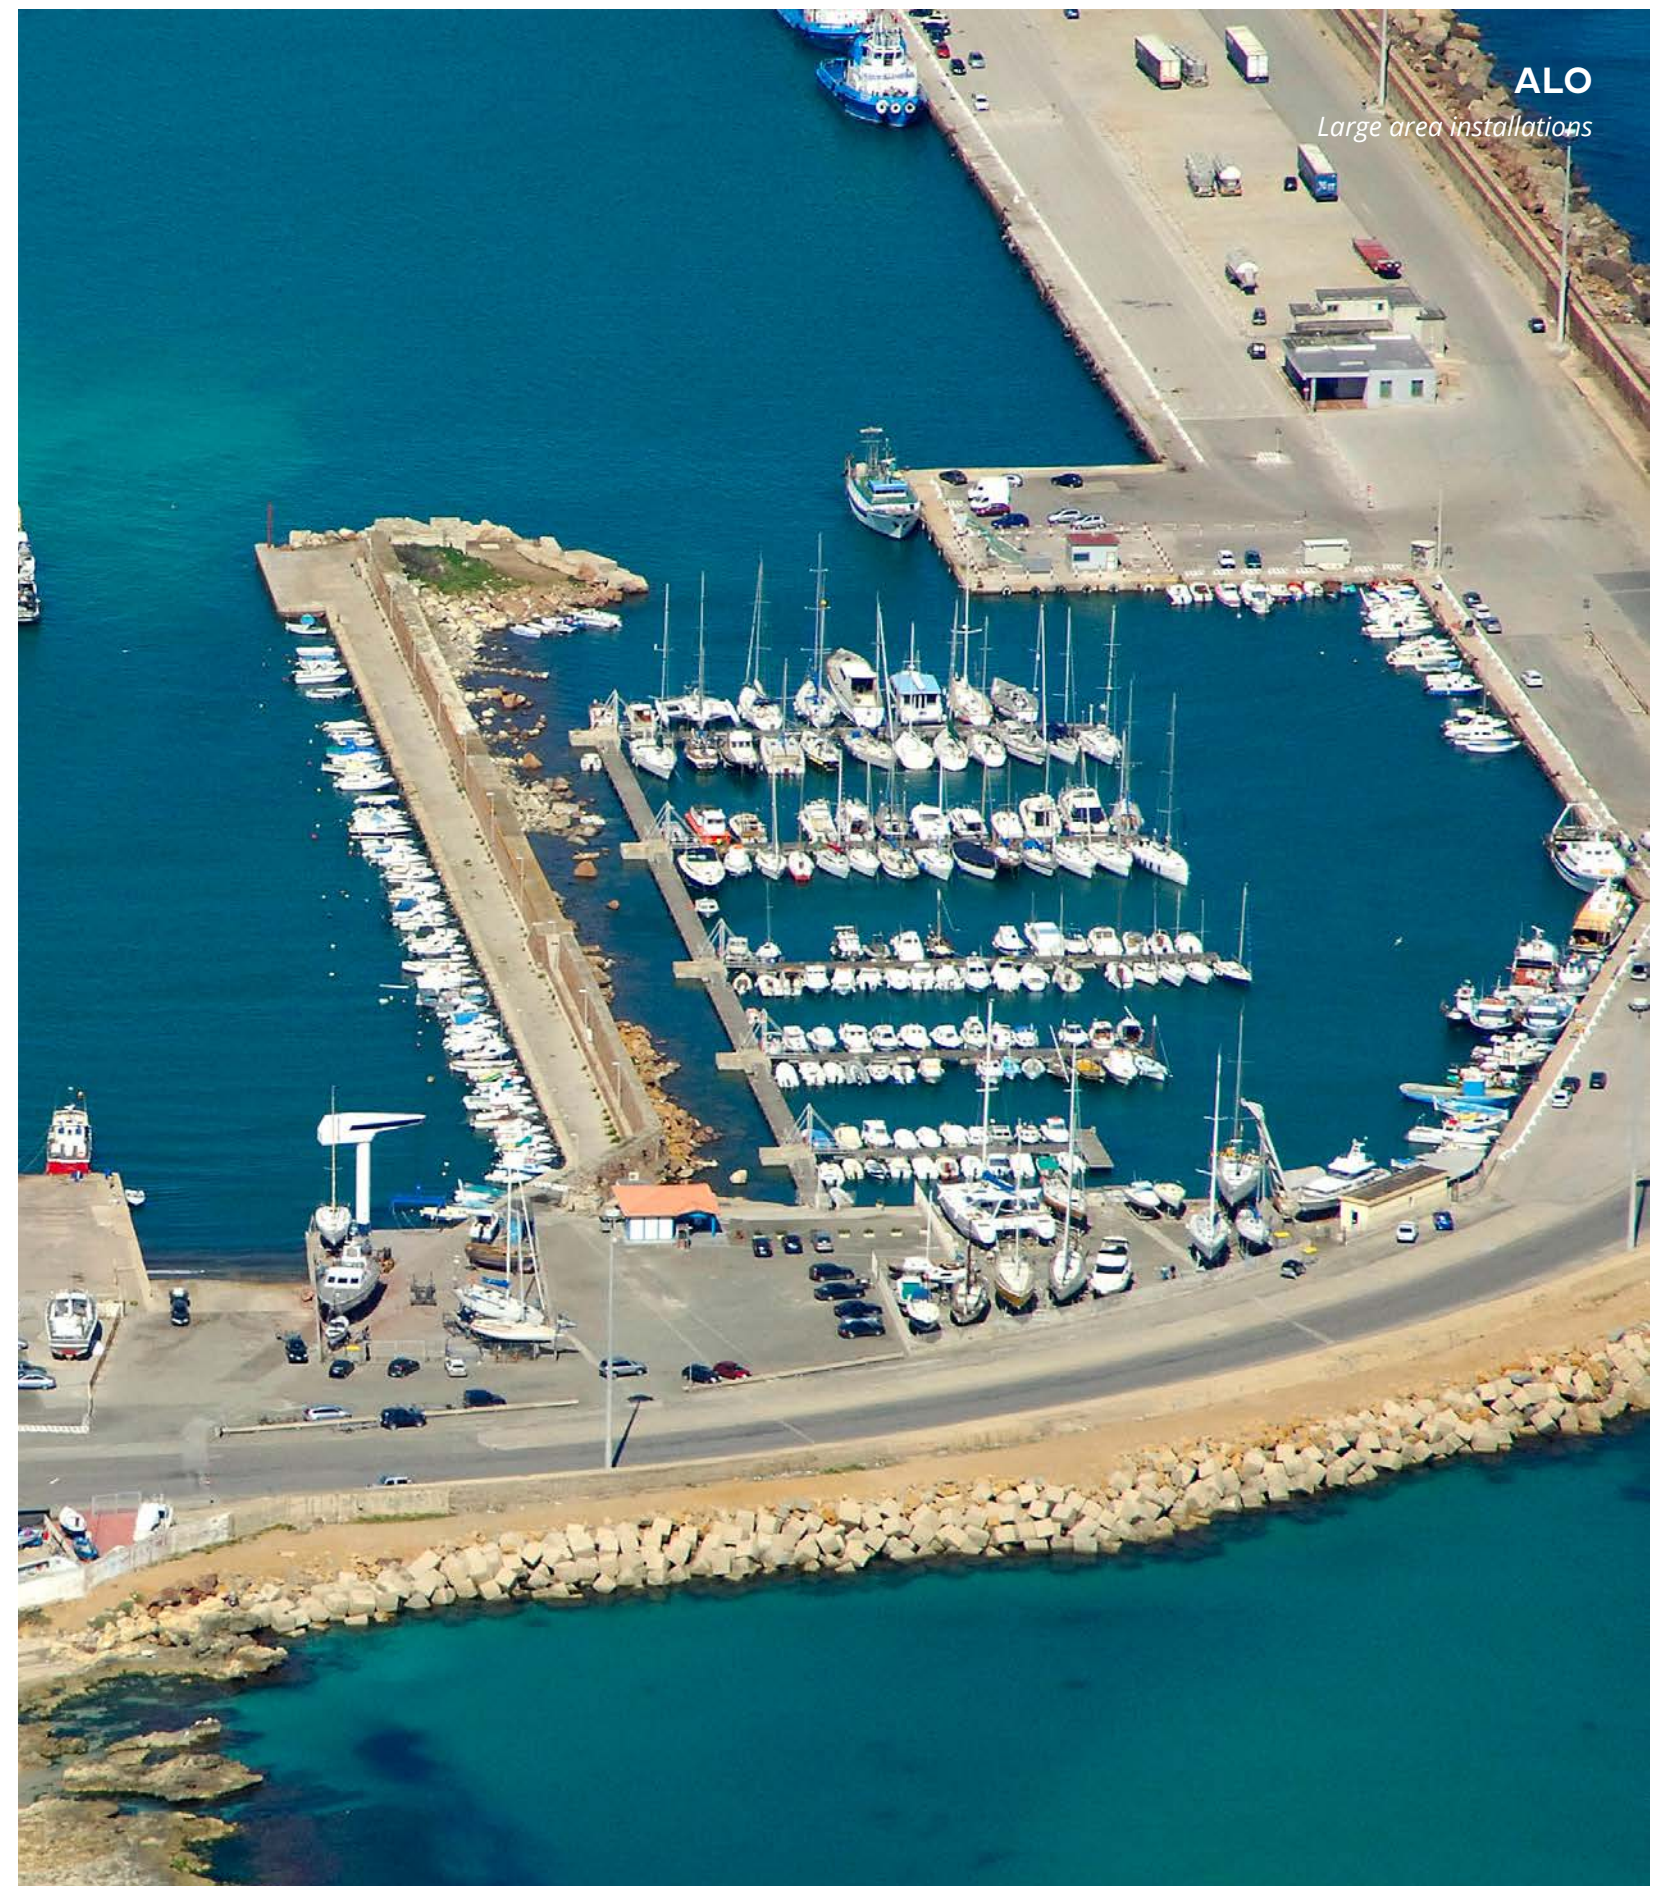

ALO®

Port of Porto Torres
Sardinia - Italy